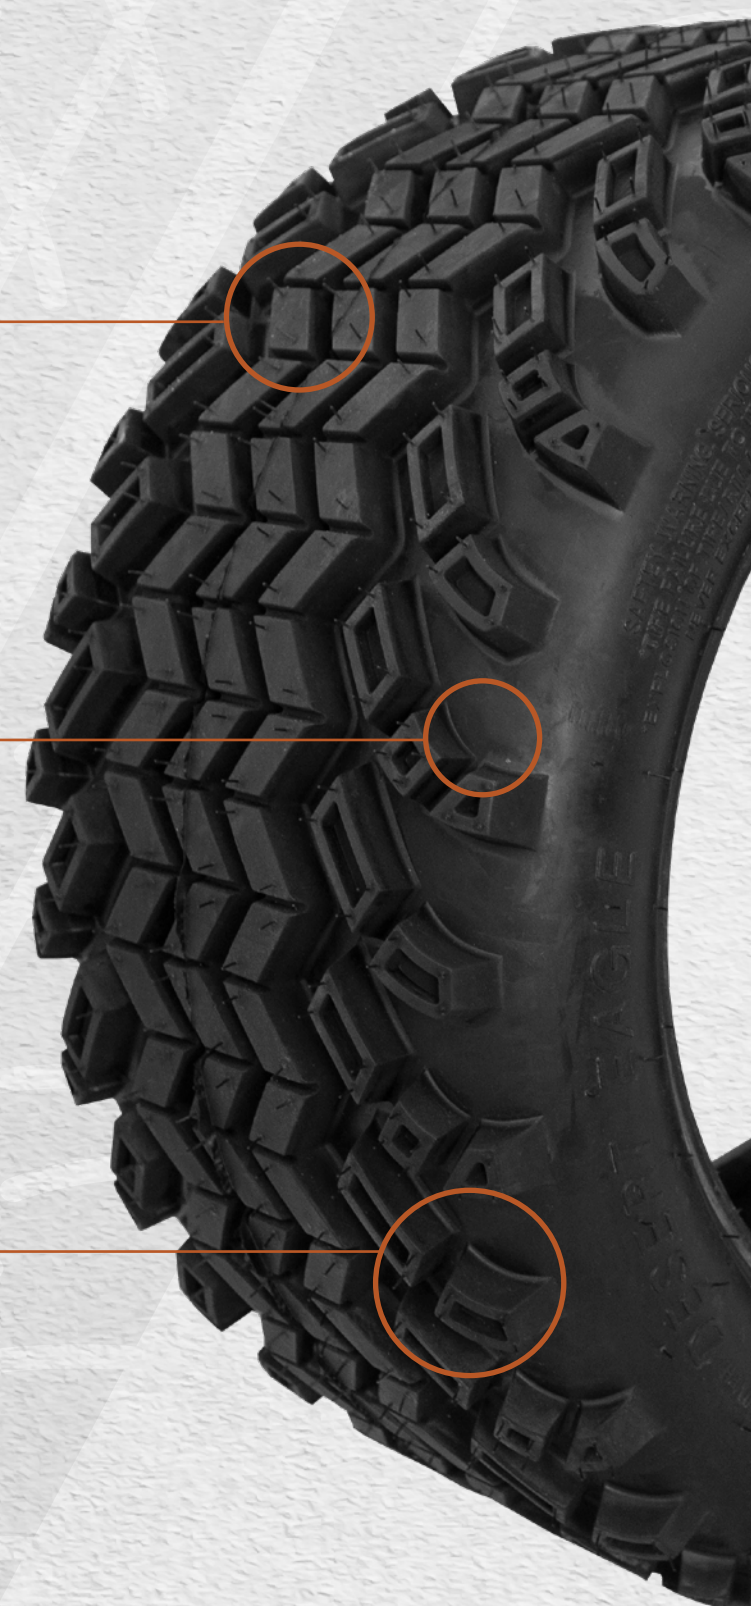

PROFILE

The profile of a tire is the measurement of the tire's section height.

Our Low Profile tires:

- Better handling at higher speeds
- More traction for better control

Our High Profile tires:

- Better stopping power
- Increase ride height