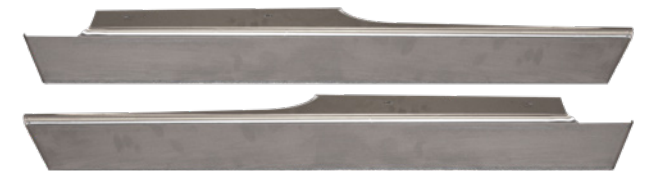

RXV BRUSHED ROCKER SILLS

750481PKG - 2008+ RXV

PASSENGER SIDE SCUFF GUARD

639807G02 - 2016+ RXV; 2017+ RXV ELITE

DRIVERS SIDE SCUFF GUARD

639807G01 - 2016+ RXV; 2017+ RXV ELITE

RXV PASSENGERS SIDE STRETCH

627401G02 - 2009+ RXV