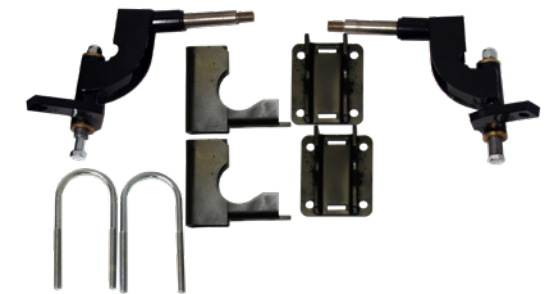

RXV 2014-CURRENT

PF11705- ULTIMATE LIFT KIT FOR GAS & ELECTRIC RXV

Lift kits are one of the most popular accessories on the market, especially when they are paired with E-Z-GO tires and wheels! Our lift kits have easy bolt-on installation that do not need cutting or welding. The steel constructed kits lift the front and rear of your E-Z-GO for added ground clearance.