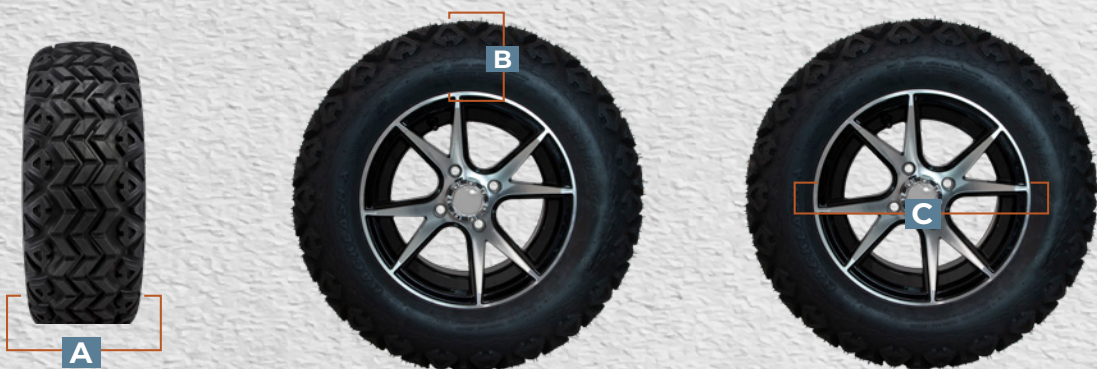

HOW TO READ YOUR TIRE

Alpha Numeric & P-Metric Style Tire Sizes

TIRE BUYER TERMS

Here are some common terms that will help with your tire buying decision.

A B C

205 / 65 - 10

A Tire Width (205) - Width of the tire measured in millimeters from sidewall to sidewall.

B Aspect Ratio (65) - Ratio of the height of the tire's side to its width.

C Wheel Diameter (10) - Distance between the vertical portion of the rim flange. The rim diameter is normally measured in inches.