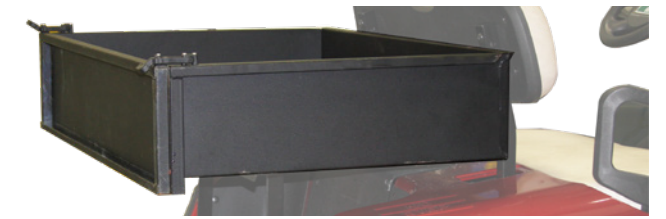

626455

MIRROR FINISH LOWER BRUSHGUARD

FITS: 2009+ RXV; 2017+ RXV ELITE

626456

CARGO BEDS

Powder-coated steel construction provides you with a reliable amount of transportation storage space. Dimensions 30" L x 43" W x 9" H. Rated payload capacity of 150 lbs. Can be installed with existing OEM struts.